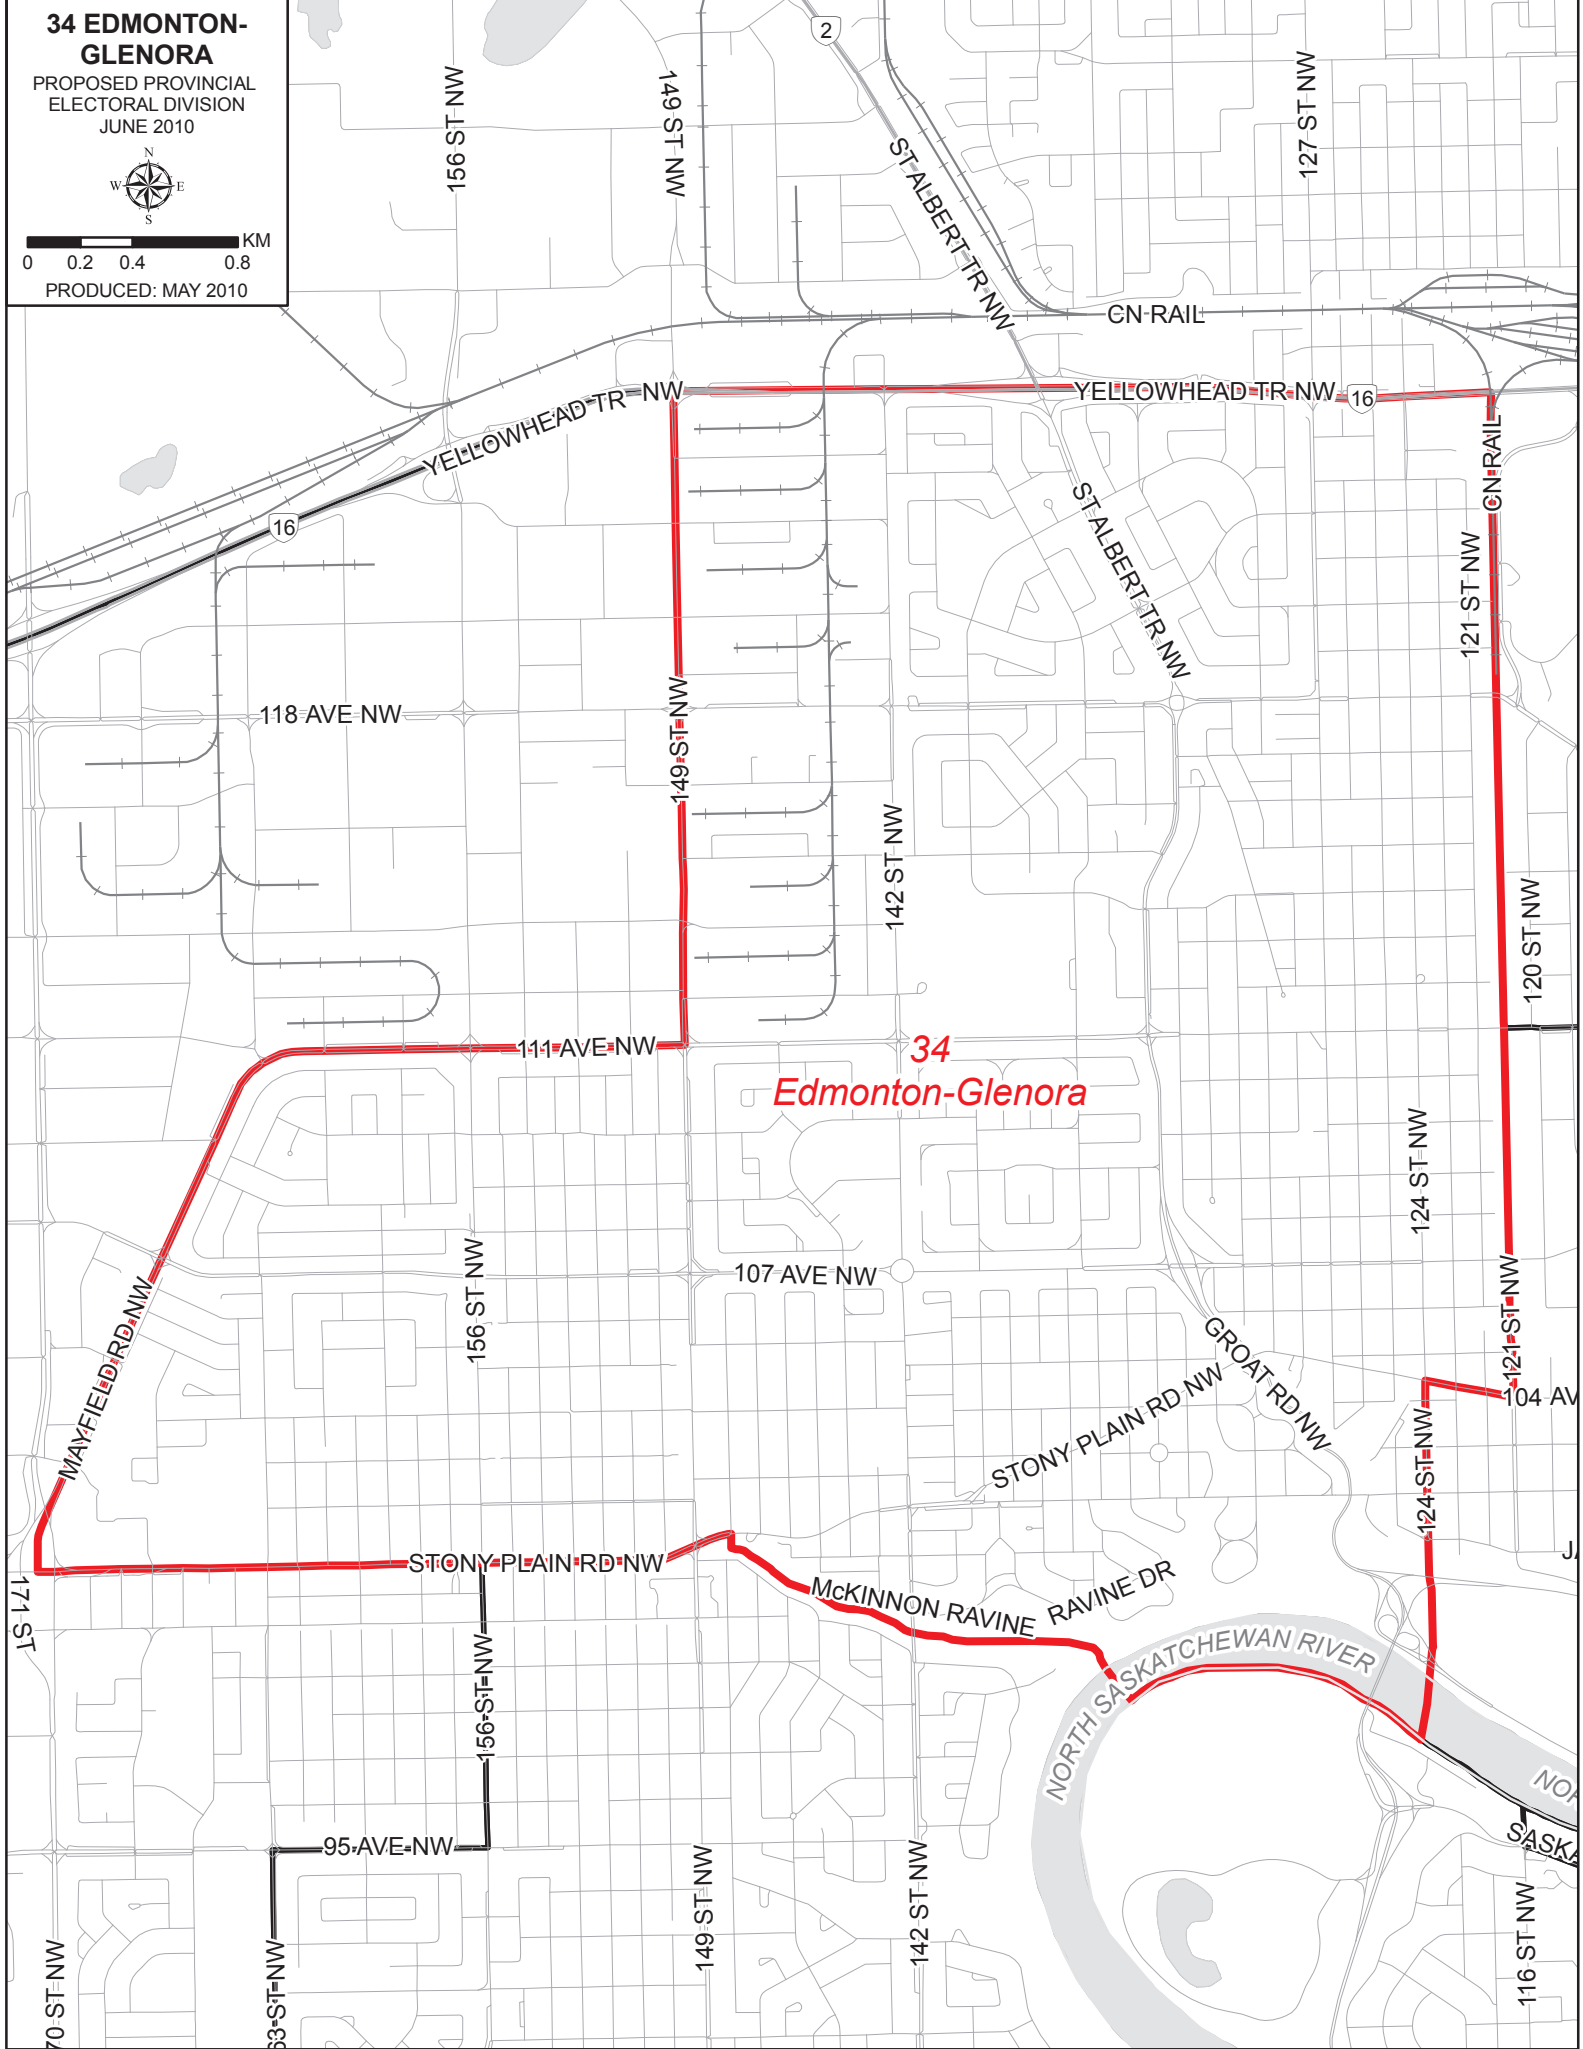

34 EDMONTON-GLENORA

PROPOSED PROVINCIAL
ELECTORAL DIVISION
JUNE 2010

0 0.2 0.4 0.8
KM

PRODUCED: MAY 2010

34
Edmonton-Glenora